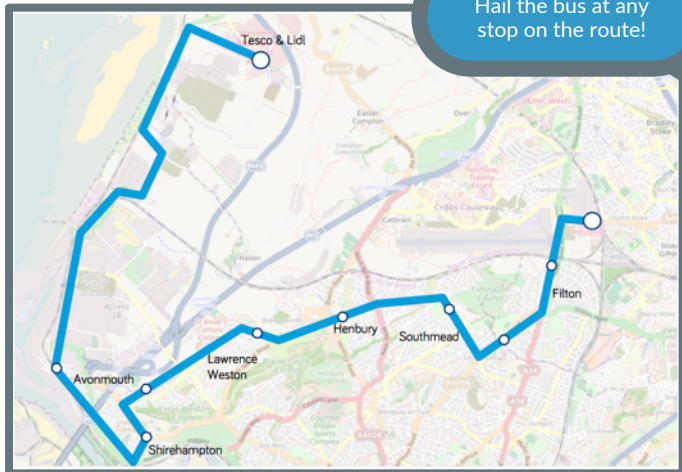

Hail the bus at any stop on the route!

Little Stoke, Rolls Royce	04:30	12:30
Filton, Filton College	04:35	12:35
Filton, Kenmore Grove	04:38	12:39
Southmead, Lanercost Road	04:41	12:44
Henbury, Crow Lane	04:45	12:50
Lawrence Weston, Chapel Lane	04:51	12:56
Lawrence Weston, Mancroft Ave.	04:59	13:02
Shirehampton Green	05:05	13:05
Avonmouth McLaren Road	05:10	13:10
Western Approach	05:30	13:30
Return leg leaves: Western Approach	14:15	22:15

Scroll down for full list of stops & times

Little Stoke, Rolls Royce	04:30	12:30
Filton, Gipsy Patch Lane	04:31	12:31
Filton Cleve Road	04:33	12:33
Filton, Filton College	04:35	12:35
Filton, Golf Course Lane	04:36	12:36
Filton, Charborough Road	04:37	12:37
Filton, Kenmore Grove	04:38	12:38
Southmead, Lydney Road	04:39	12:39
Southmead, Charfield Road	04:39	12:39
Southmead, Jarratts Road	04:40	12:40
Southmead, Lanercost Road	04:41	12:41
Southmead, Charlton Road Jct	04:41	12:41
Brentry, St. Joseph's Road	04:42	12:42
Brentry, Marlwood Drive	04:43	12:43
Brentry, Brentry roundabout	04:44	12:44
Henbury, Crow Lane Lay-by	04:45	12:45
Henbury, The Salutation	04:46	12:46
Henbury, Blaise Castle	04:48	12:48
Lawrence Weston, De Clifford Rd	04:50	12:50
Lawrence Weston, Musgrove Close	04:51	12:51
Lawrence Weston, Chapel Lane	04:51	12:51
Lawrence Weston Road	04:53	12:53
Long Cross Lay-by	04:55	12:55
Lawrence Weston, Moor Grove	04:57	12:57