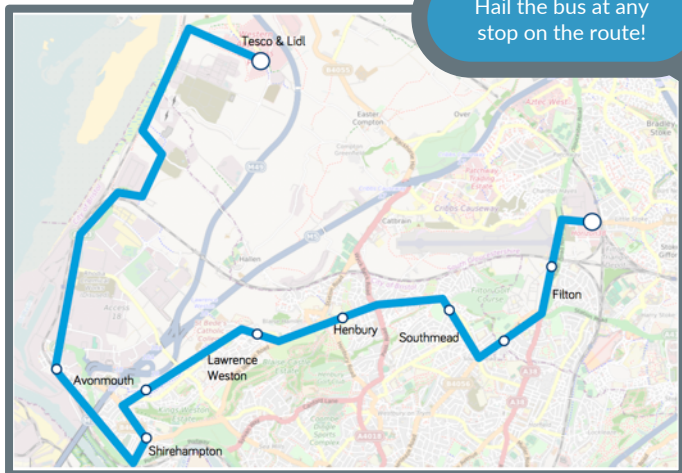

Hail the bus at any stop on the route!

Little Stoke, Rolls Royce	04:30	12:30
Filton, Filton College	04:35	12:35
Filton, Kenmore Grove	04:38	12:39
Southmead, Lanercost Road	04:41	12:44
Henbury, Crow Lane	04:45	12:50
Lawrence Weston, Chapel Lane	04:51	12:56
Lawrence Weston, Mancroft Ave.	04:59	13:02
Shirehampton Green	05:05	13:05
Avonmouth McLaren Road	05:10	13:10
Western Approach	05:30	13:30
Return leg leaves: Western Approach	Tesco 14:30 Lidl 14:40	Lidl 22:15 Tesco 22:17

Scroll down for full list of stops & times

Little Stoke, Rolls Royce	04:30	12:30
Filton, Gipsy Patch Lane	04:31	12:31
Filton Cleve Road	04:33	12:33
Filton, Filton College	04:35	12:35
Filton, Golf Course Lane	04:36	12:36
Filton, Charborough Road	04:37	12:37
Filton, Kenmore Grove	04:38	12:38
Southmead, Lydney Road	04:39	12:39
Southmead, Charfield Road	04:39	12:39
Southmead, Jarratts Road	04:40	12:40
Southmead, Lanercost Road	04:41	12:41
Southmead, Charlton Road Jct	04:41	12:41
Brentry, St. Joseph's Road	04:42	12:42
Brentry, Marlwood Drive	04:43	12:43
Brentry, Brentry roundabout	04:44	12:44
Henbury, Crow Lane Lay-by	04:45	12:45
Henbury, The Salutation	04:46	12:46
Henbury, Blaise Castle	04:48	12:48
Lawrence Weston, De Clifford Rd	04:50	12:50
Lawrence Weston, Musgrove Close	04:51	12:51
Lawrence Weston, Chapel Lane	04:51	12:51
Lawrence Weston Road	04:53	12:53
Long Cross Lay-by	04:55	12:55
Lawrence Weston, Moor Grove	04:57	12:57